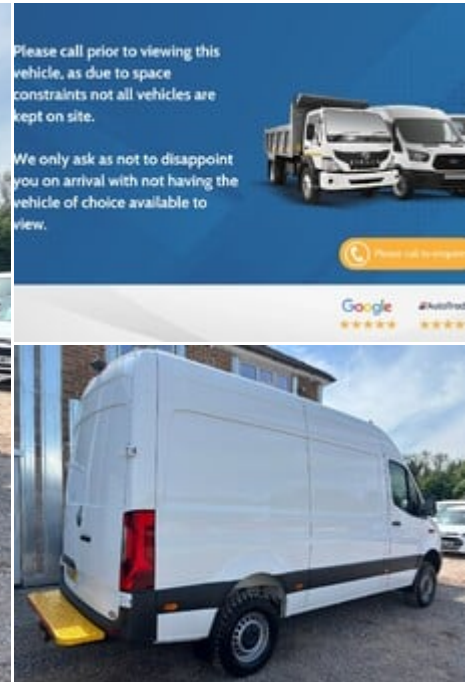

ideal commercials

Warnford Road, West Meon, Petersfield, Hampshire, GU32 1JN

2020 (69) Mercedes-Benz Sprinter 316 Cdi L2
H2 4x4 Workshop Panel Van with Air Con / Sat
Nav

£44,990
+ VAT

Technical Data

Year: **2020 (69)**
Mileage: **58,365 miles**
Wheel Base: **Medium**
Euro Status: **6**
Engine Size: **2.1L**
Transmission: **Manual**
Fuel Type: **Diesel**
Colour: **Arctic White**
Tax Rate: **£345 per year**
Unladen Weight: **2,450 kg**

Specification

Selectable Four Wheel Drive
Air Conditioning
Rear Parking Camera
Euro 6
Electric Front Windows
Full Main Dealer Service History
Satellite Navigation
230v Power Convertor
Bluetooth
Electric Mirrors

Description

Ideal Commercials present this 2020 Mercedes-Benz Sprinter 316 Cdi L2 H2 4x4 Panel Van finished in Arctic White. This one owner vehicle is fitted with Mercedes' 2.1 Cdi 163ps Euro 6 Engine and 6 Speed Gearbox and has covered 58365 Miles and is supplied with a Full Mercedes-Benz Main Dealer Service History and 3 Months Warranty. Inside you will find Air Conditioning, Satellite Navigation, Selectable Four Wheel Drive with Low Range & Hill Decent Control, Bluetooth Phone and Media Connectivity, Heated Windscreen, Mercedes PRO, DAB/FM Radio with Apple Car Play/Android Auto with USB Connectivity, Rear Parking Camera, Cruise Control, Automatic Headlights, Electric Windows, Electrically Adjus...