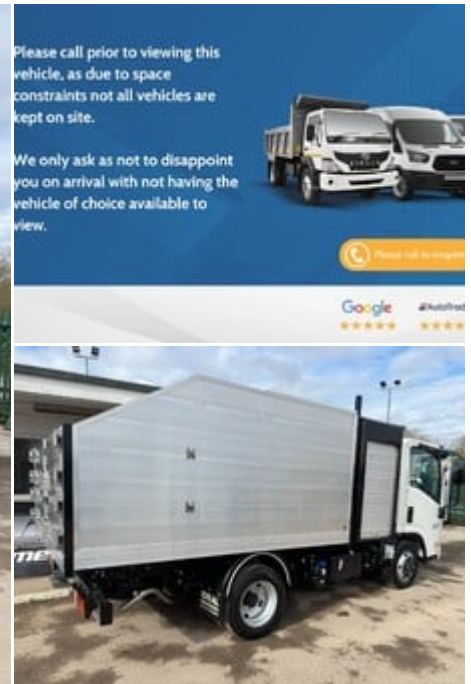

ideal commercials

Warnford Road, West Meon, Petersfield, Hampshire, GU32 1JN

2025 (25) Isuzu Gafter N35.150 Toolbox Arbor Tipper Truck

£41,990
+ VAT

Technical Data

Year: **2025 (25)**
Mileage: **237 miles**
Wheel Base: **Medium**
Euro Status: **6**
Engine Size: **3.0L**
Transmission: **Manual**
Fuel Type: **Diesel**
Colour: **White**
Tax Rate: **£335 per year**
Seats: **3**

Specification

Double Rear Wheels
Euro 6
3.5t Towing Capacity
DAB Radio
Automatic Headlights

Arbor Tipping Body
Pre Registered
Bluetooth
Electric Front Windows
Adjustable Steering Column

Description

Ideal Commercials present this 2025 Isuzu Trucks Gafter N35.150 Arbor Toolbox Tipper finished in White. This pre registered vehicle is fitted with Isuzu's 3.0 Turbo Diesel 150ps Euro 6 Engine and 6 Speed Gearbox and has covered only 237 Delivery Miles and is supplied with a Full Main Dealer Service History and Isuzu's Unlimited Mileage Manufacturers Warranty until 2028. Inside you will find Bluetooth Phone and Media Connectivity, DAB/FM Radio, Automatic Headlights, Electric Windows, Hand Throttle, Comfort Suspended Drivers Seat, and Dual Passenger Seat supplied with Heavy Duty Seat Covers. Externally you will find Dual Rear Wheels, a Alloy Arbor Tipping Body with Double Barn Doors and Po...