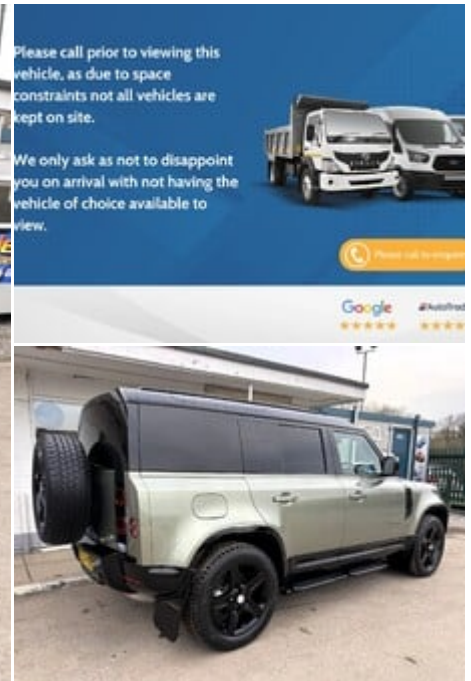

ideal commercials

Warnford Road, West Meon, Petersfield, Hampshire, GU32 1JN

2021 (21) Land Rover Defender 110 D250 Hard
Top SE MHEV - No VAT

£51,990
No VAT

Technical Data

Year: **2021 (21)**
Mileage: **17,101 miles**
Wheel Base: **Long**
Euro Status: **6**
Engine Size: **3.0L**
Transmission: **Automatic**
Fuel Type: **Diesel**
Colour: **Pangea Green**
Tax Rate: **£335 per year**
Unladen Weight: **2,467 kg**

Specification

No VAT
Electrically Deployable Towbar
Euro 6
Satellite Navigation
Climate Control
Full Main Dealer Service History
360 Degree Camera's
8 Speed Automatic
Rear View Camera
Air Conditioning

Description

Ideal Commercials present this ****No VAT**** 2021 Land Rover Defender 110 SE Hard Top Panel Van finished in Pangea Green. This two previous owner vehicle is fitted with Land Rover's 3.0 Turbo Diesel 250ps Euro 6 Engine and 8 Speed Automatic Gearbox and has covered only 17101 Miles and is supplied with a Full Land Rover Service History and 3 Months Warranty. Inside you will find Satellite Navigation, 360 Degree Parking Camera's, Dual Zone Climate Controlled Air Conditioning, Bluetooth Phone and Media Connectivity, Meridian Audio with DAB/FM Radio and Apple Car Play, Automatic Headlights and Wipers, Adjustable Speed Limiter, Leather Upholstery with Heated Front Seats, Electric Windows, Electri...