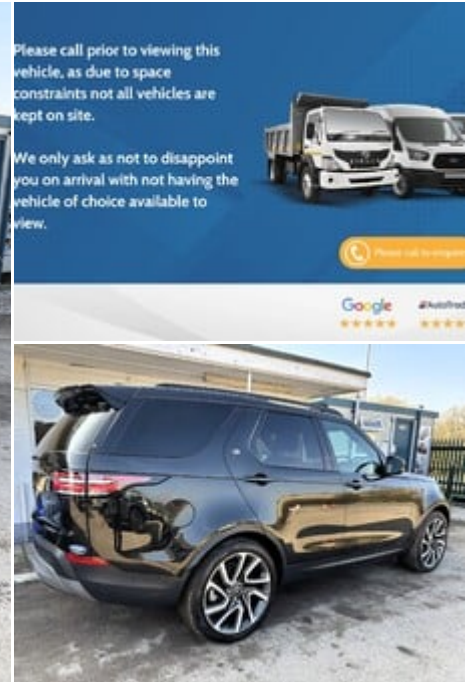

ideal commercials

Warnford Road, West Meon, Petersfield, Hampshire, GU32 1JN

2020 (70) Land Rover Discovery SD6 306 Commercial HSE with Rear Seat Conversion

£28,990
+ VAT

Technical Data

Year: **2020 (70)**
Mileage: **87,747 miles**
Euro Status: **6**
Engine Size: **3.0L**
Transmission: **Automatic**
Fuel Type: **Diesel**
Colour: **Santorini Black**
Tax Rate: **£335 per year**
Unladen Weight: **2,354 kg**
Seats: **5**

Specification

5 seats
Heated Steering Wheel
Rear Parking Camera
Climate Control
Bluetooth
Full Main Dealer Service History
Detachable Towbar
Apple Car Play
Air Conditioning
Electric Front and Rear Windows

Description

Ideal Commercials present this 2020 Land Rover Discovery 5 Commercial HSE Panel Van finished in Santorini Black. This one owner vehicle is fitted with Land Rover's 3.0 Sd6 306ps Euro 6 Engine and 8 Speed Automatic Gearbox and has covered only 87747 Miles and is supplied with a Full Land Rover Main Dealer Service History and 3 Months Warranty. This Discovery has been fitted with a Rear Seat Conversion to make this a 5 Seat Vehicle, including the Rear Window Pack for fully functioning rear windows. Inside you will find Satellite Navigation, Bluetooth Phone and Media Connectivity, Dual Zone Climate Controlled Air Conditioning, Heated Front Seats, Leather Upholstery, Meridian Audio System, Au...