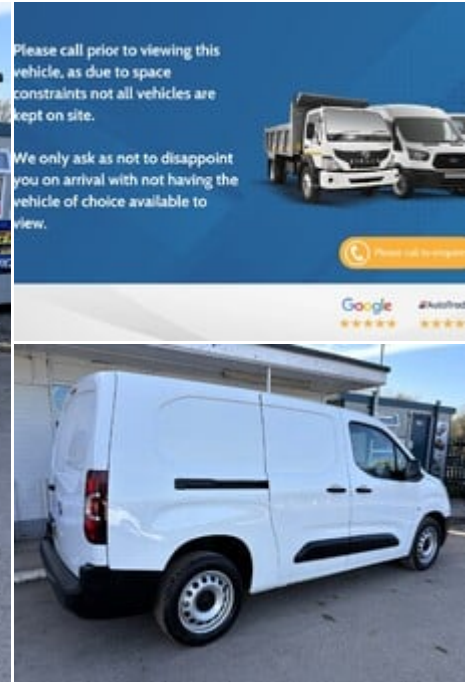

ideal commercials

Warnford Road, West Meon, Petersfield, Hampshire, GU32 1JN

2021 (71) Vauxhall Combo 2300 L2H1 100 ps
Cdti Dynamic Panel Van - Twin Side Doors

£13,990
+ VAT

Technical Data

Year: **2021 (71)**
Mileage: **12,269 miles**
Wheel Base: **Long**
Euro Status: **6**
Engine Size: **1.5L**
Transmission: **Manual**
Fuel Type: **Diesel**
Colour: **Jade White**
Tax Rate: **£335 per year**
Unladen Weight: **1,402 kg**

Specification

Air Conditioning
Twin Side Loading Doors
Service History
Electric Front Windows
Bluetooth
Rear Parking Sensors
Euro 6
DAB Radio
Electric Mirrors
Adjustable Steering Column

Description

Ideal Commercials present this 2021 Vauxhall Combo 2300 L2 H1 Dynamic Panel Van finished in Jade White. This two owner vehicle is fitted with Vauxhall's 1.5 Cdti 101hp Euro 6 Engine and 5 Speed Gearbox and has covered only 12269 Miles and is supplied with Service History and 3 Months Warranty. Inside you will find Air Conditioning, Bluetooth Phone and Media Connectivity, DAB/FM Radio with USB Connectivity, Cruise Control with Adjustable Speed Limiter, Automatic Headlights, Electric Windows, Electrically Adjustable & Heated Wing Mirrors, Adjustable Steering Column, Height Adjustable Drivers Seat and Single Passenger Seat. Externally you will find Remote Central Locking, Rear Parking Se...