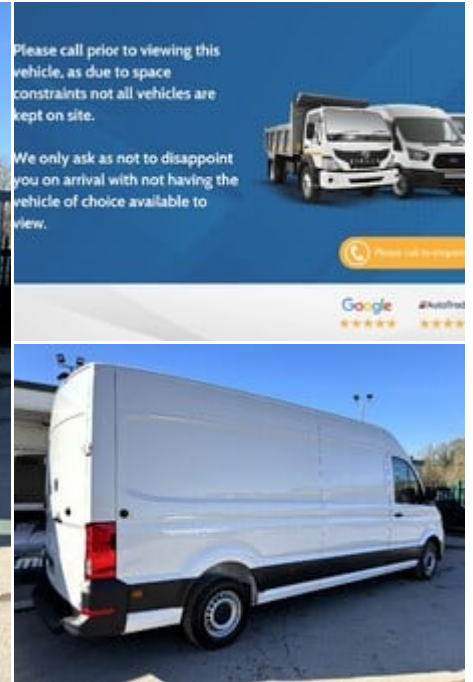

ideal commercials

Warnford Road, West Meon, Petersfield, Hampshire, GU32 1JN

2020 (20) Volkswagen Crafter CR35 140 ps Tdi
Lwb Trendline Panel Van - Air Con / Sat Nav

£23,990
+ VAT

Technical Data

Year: **2020 (20)**
Mileage: **49,154 miles**
Wheel Base: **Long**
Euro Status: **6**
Engine Size: **2.0L**
Transmission: **Manual**
Fuel Type: **Diesel**
Colour: **Candy White**
Tax Rate: **£335 per year**
Unladen Weight: **2,405 kg**

Specification

Euro 6	Air Conditioning
Satellite Navigation	Rear Parking Camera
Apple Car Play	Bluetooth
Electric Front Windows	Electric Mirrors
Adjustable Steering Column	Cruise Control

Description

Ideal Commercials present this 2020 Volkswagen Crafter CR35 Trendline Lwb Hr Panel Van finished in Candy White. This one owner vehicle is fitted with Volkswagen's 2.0 Tdi 140ps Euro 6 Engine and 6 Speed Gearbox and has covered only 49154 Miles and is supplied Fully Serviced and with 3 Months Warranty. Inside you will find Air Conditioning, Satellite Navigation, Rear Parking Camera, Bluetooth Phone and Media Connectivity, DAB/FM Radio with Apple Car Play / Android Auto, Cruise Control, Electric Windows, Electrically Adjustable & Heated Wing Mirrors, Reach and Rake Adjustable Steering Column, Height Adjustable Drivers Seat with Arm Rest and Dual Passenger Seat with stowage belo...