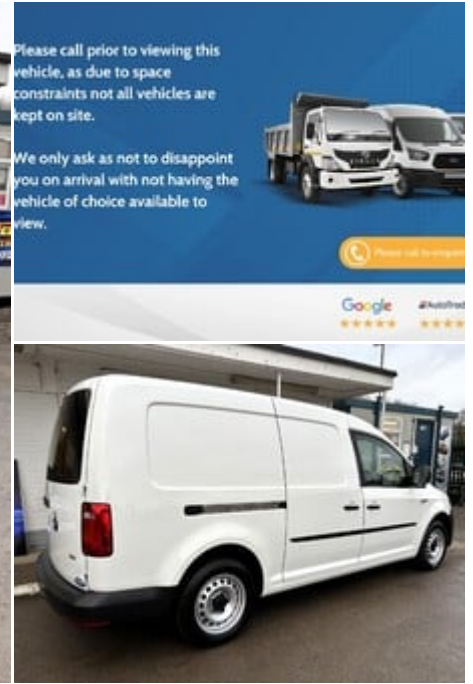

ideal commercials

Warnford Road, West Meon, Petersfield, Hampshire, GU32 1JN

2017 (17) Volkswagen Caddy Maxi C20 Tdi
Startline - Air Con

£9,990
+ VAT

Technical Data

Year: **2017 (17)**
Mileage: **87,317 miles**
Wheel Base: **Long**
Euro Status: **6**
Engine Size: **2.0L**
Transmission: **Manual**
Fuel Type: **Diesel**
Colour: **Candy White**
Tax Rate: **£335 per year**
Unladen Weight: **1,565 kg**

Specification

Full Service History	Euro 6
Air Conditioning	DAB Radio
Twin Side Loading Doors	Bluetooth
Electric Front Windows	Electric Mirrors
Adjustable Steering Column	Power Steering

Description

Ideal Commercials present this 2017 Volkswagen Caddy Maxi C20 Startline Panel Van finished in Candy White. This one owner vehicle is fitted with Volkswagen's 2.0 Tdi Euro 6 Engine and 5 Speed Gearbox and has covered 87317 Miles and is supplied with a Full Service History inc Cambelt Change and 3 Months Warranty. Inside you will find Air Conditioning, Bluetooth Phone and Media Connectivity, DAB/FM Radio with USB Connectivity, Electric Windows, Electrically Adjustable & Heated Wing Mirrors, and 2 Front Seats with Cloth Upholstery. Externally you will find Remote Central Locking, Twin Side Loading Doors and a Pair of Barn Doors leading to a Ply Lined Cargo Bay with Factory Fitted Bulkhea...