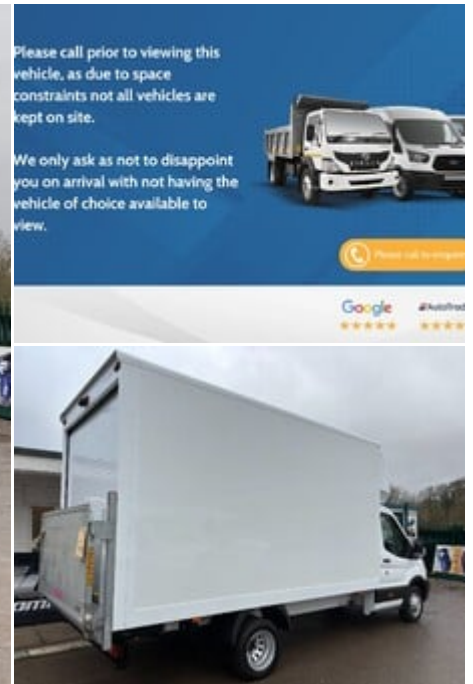

ideal commercials

Warnford Road, West Meon, Petersfield, Hampshire, GU32 1JN

2019 (69) Ford Transit 350 Drw L4 130 ps Luton
with Tail Lift

£24,990
+ VAT

Please call prior to viewing this vehicle, as due to space constraints not all vehicles are kept on site.

We only ask as not to disappoint you on arrival with not having the vehicle of choice available to view.

Phone call to arrange

Google #westmeon

Technical Data

Year: **2019 (69)**
Mileage: **4,808 miles**
Wheel Base: **Extra Long**
Euro Status: **6**
Engine Size: **2.0L**
Transmission: **Manual**
Fuel Type: **Diesel**
Colour: **Frozen White**
Tax Rate: **£335 per year**
Seats: **3**

Description

Ideal Commercials present this 2019 Ford Transit 350 Drw L4 Luton Truck finished in Frozen White. This one owner vehicle is fitted with Ford's 2.0 Tdci 130ps Euro 6 Engine and 6 Speed Gearbox and has covered only 4808 Miles and is supplied with Service History and 3 Months Warranty. Inside you will find Bluetooth Phone and Media Connectivity, Rear Parking Camera, Quickclear Heated Windscreen, DAB/FM Radio with USB Connectivity, Automatic Headlights, Electric Windows, Electrically Adjustable & Heated Wing Mirrors, Reach and Rake Adjustable Steering Column, Height Adjustable Drivers Seat with Arm Rest and Dual Passenger Seat with Stowage below. Externally you will find Remote Central Lo...