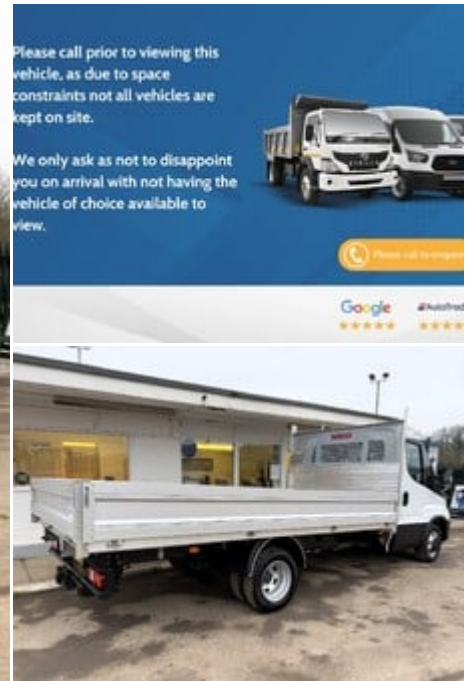

ideal commercials

Warnford Road, West Meon, Petersfield, Hampshire, GU32 1JN

2023 (23) Iveco Daily 35C14HB Business Dropside Truck

£24,990
+ VAT

Technical Data

Year: **2023 (23)**
Mileage: **18,531 miles**
Wheel Base: **Long**
Euro Status: **6**
Engine Size: **2.3L**
Transmission: **Manual**
Fuel Type: **Diesel**
Colour: **White**
Tax Rate: **£335 per year**
Seats: **3**

Specification

Remainder of Manufacturers Warranty	Euro 6
Air Conditioning	Bluetooth
Double Rear Wheels	3.5t Towing Capacity
Electric Front Windows	Electric Mirrors
Adjustable Steering Column	Cruise Control

Description

Ideal Commercials present this 2023 Iveco Daily 35C14HB Business Pack Dropside Truck finished in White. This one owner vehicle is fitted with Iveco's 2.3 Turbo Diesel 140ps Euro 6 Engine and 6 Speed Gearbox and has covered 18531 Miles and is supplied with a Full Service History and Iveco Manufacturers Warranty. Inside you will find Air Conditioning, Bluetooth Phone and Media Connectivity, DAB/FM Radio with USB Connectivity, City Steer, Cruise Control, Electric Windows, Electrically Adjustable & Heated Wing Mirrors, Adjustable Steering Column, Height Adjustable Drivers Seat and Dual Passenger Seat with stowage below. Externally you will find Remote Central Locking, Dual Rear Wheels, To...