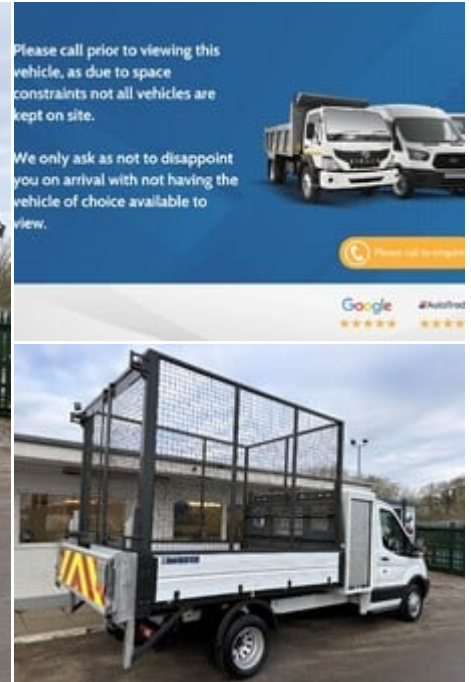

# ideal commercials

Warnford Road, West Meon, Petersfield, Hampshire, GU32 1JN

2019 (19) Ford Transit 350 Drw L3 130 ps  
Toolbox Cage Tipper with Tip Through Tail Lift

£17,990  
+ VAT

## Specification

Bluetooth  
500kgs Capacity Tail Lift  
Tow Bar  
Electric Front Windows  
Power Steering  
Double Rear Wheels  
Euro 6  
UK Mainland Delivery  
Adjustable Steering Column  
FM Radio

## Description

Ideal Commercials present this 2019 Ford Transit 350 L3 Drw Toolbox Cage Tipper finished in Frozen White. This two owner vehicle is fitted with Ford's 2.0 Tdci 130ps Euro 6 Engine and 6 Speed Gearbox and has covered only 40605 Miles and is supplied with Service History and 3 Months Warranty. Inside you will find Bluetooth Phone and Media Connectivity, FM Radio with USB Connectivity, Electric Windows, Reach and Rake Adjustable Steering Column, Height Adjustable Drivers Seat with Arm Rest, Dual Passenger Seat with stowage below. Externally you will find a One Stop Tipping Body, with Full Height Cages featuring Barn Doors, and a Tip Through 500kgs Capacity Column Tail Lift, Dual Rear Wheels,...