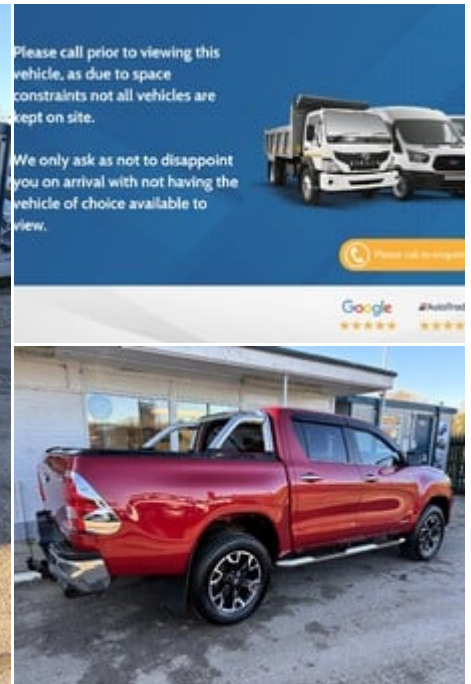

ideal commercials

Warnford Road, West Meon, Petersfield, Hampshire, GU32 1JN

2017 (17) Toyota Hilux Invincible X 4WD D-4D
Pickup with Sat Nav & Roller Shutter

£25,490
No VAT

Technical Data

Year: **2017 (17)**
Mileage: **35,732 miles**
Euro Status: **6**
Engine Size: **2.4L**
Transmission: **Automatic**
Fuel Type: **Diesel**
Colour: **Crimson Spark Red**
Tax Rate: **£335 per year**
Unladen Weight: **2,155 kg**
Seats: **5**

Specification

Euro 6
Roller Shutter Cover
3.5t Towing Capacity
Service History
Air Conditioning
No VAT
Automatic
Satellite Navigation
Climate Control
Bluetooth

Description

Ideal Commercials present this ****No VAT**** 2017 Toyota Hilux Invincible X Double Cab 4x4 Pickup finished in Crimson Spark Red. This two owner vehicle is fitted with Toyota's 2.4 D-4D 150ps Euro 6 Engine and Automatic Gearbox and has covered only 35732 Miles and is supplied with Service History and 3 Months Warranty. Inside you will find Satellite Navigation, Climate Controlled Air Conditioning, Leather Upholstery, Rear Parking Camera, Bluetooth Phone and Media Connectivity, CD Player with DAB/FM Radio and USB Connectivity, Cruise Control, Heated Front Seats, Selectable Four Wheel Drive with Rear Differential Lock, Lane Departure Warning, Pre Collision Assist, Electric Front and Rear Windows...