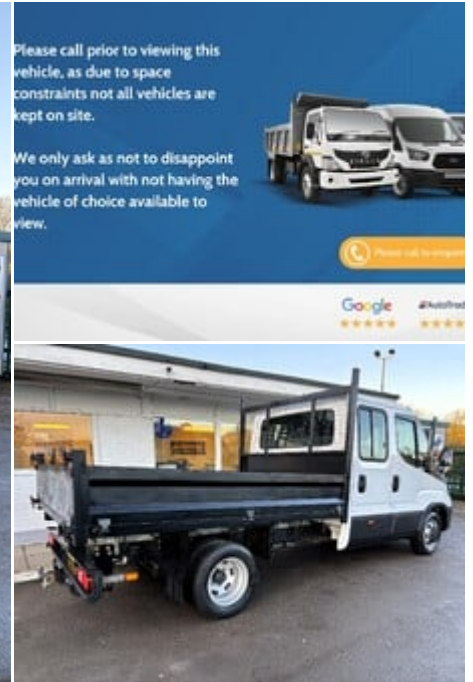

ideal commercials

Warnford Road, West Meon, Petersfield, Hampshire, GU32 1JN

2022 (22) Iveco Daily 35C14HDB Crew Cab
Tipper - Air Con

£24,990
+ VAT

Technical Data

Year: **2022 (22)**
Mileage: **26,576 miles**
Wheel Base: **Long**
Euro Status: **6**
Engine Size: **2.3L**
Transmission: **Manual**
Fuel Type: **Diesel**
Colour: **White**
Tax Rate: **£335 per year**
Seats: **7**

Specification

Air Conditioning	3.5t Towing Capacity
Double Rear Wheels	Bluetooth
Cruise Control	Euro 6
Electric Front Windows	Electric Mirrors
Adjustable Steering Column	Power Steering

Description

Ideal Commercials present this 2022 Iveco Daily 35C14 Business Crew Cab Tipper finished in White. This one owner vehicle is fitted with Iveco's 2.3 Turbo Diesel 140ps Euro 6 Engine and 6 Speed Gearbox and has covered 26576 Miles and is supplied Fully Serviced and with 3 Months Warranty. Inside you will find Air Conditioning, Bluetooth Phone and Media Connectivity, DAB/FM Radio with USB Connectivity, Cruise Control, City Steer, Electric Windows, Electrically Adjustable Wing Mirrors, Adjustable Steering Column, Height Adjustable Drivers Seat, Dual Passenger Seat, and 4 Seat Rear Bench with stowage below. Externally you will find Combination Rear Wheels, Steel Heavy Duty Tipping Body, Remote...