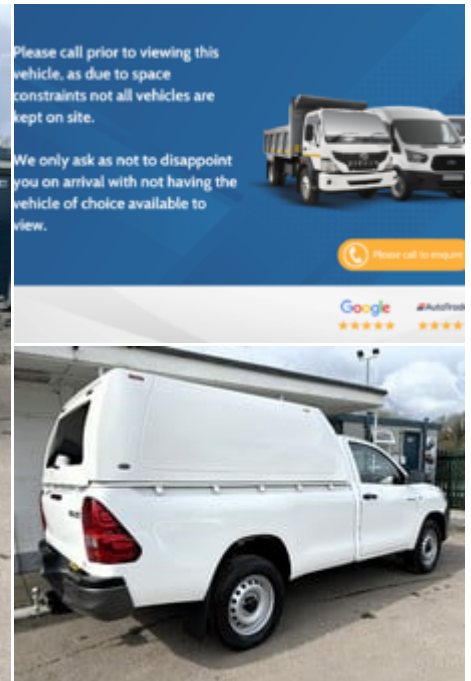

ideal commercials

Warnford Road, West Meon, Petersfield, Hampshire, GU32 1JN

2019 (69) Toyota Hilux Active 4WD D-4D S/C
Pickup with Truckman Canopy

£22,990
+ VAT

Technical Data

Year: **2019 (69)**
Mileage: **7,365 miles**
Euro Status: **6**
Engine Size: **2.4L**
Transmission: **Manual**
Fuel Type: **Diesel**
Colour: **White**
Tax Rate: **£345 per year**
Unladen Weight: **2,050 kg**
Seats: **2**

Specification

Air Conditioning	Euro 6
Selectable Four Wheel Drive	Rear Differential Lock
Bluetooth	3.5t Towing Capacity
Electric Front Windows	Electric Mirrors
Automatic Headlights	Power Steering
Adjustable Steering Column	FM Radio
USB Connectivity	Steering Wheel Audio Controls
Bluetooth Media Connectivity	Aux Audio Input
Tailgate	Tow Bar
Hardtop Canopy	Leatherette Seats

Description

Ideal Commercials present this 2019 Toyota Hilux Active Single Cab 4x4 Pickup finished in White. This one owner vehicle is fitted with Toyota's 2.4 D-4D 150ps Euro 6 Engine and 6 Speed Gearbox and has covered only 7365 Miles and is supplied with Toyota Service History and 3 Months Warranty. Inside you will find Air Conditioning, Bluetooth Phone and Media Connectivity, FM Radio with USB Connectivity, Automatic Headlights, Electric Windows, Electrically Adjustable Wing Mirrors, and Rear Differential Lock. Externally you will find a Towbar with Electrics, Remote Central Locking, and a Truckman High Top Canopy with Locking Tailgate. To save your time we offer a UK Mainland Delivery Service to...