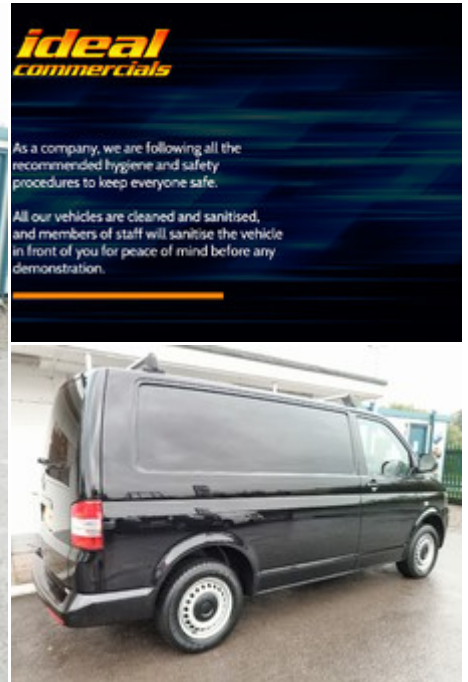

# ideal commercials

Warnford Road, West Meon, Petersfield, Hampshire, GU32 1JN

2013 (63) Volkswagen Transporter T28 114 Tdi  
Startline with Air Con / Tailgate / Colour Coded /  
Cruise

£15,990  
+ VAT

## Technical Data

Year: **2013 (63)**  
Mileage: **65,076 miles**  
Wheel Base: **Short**  
Euro Status: **5**  
Engine Size: **2.0L**  
Transmission: **Manual**  
Fuel Type: **Diesel**  
Colour: **Deep Black Pearlescent**  
Tax Rate: **£265 per year**  
Unladen Weight: **1,860 kg**

## Specification

Air Conditioning  
Colour Coded Bumpers  
Full Service History  
Electric Front Windows  
Adjustable Steering Column  
CD Player  
Side Loading Door  
Cloth Interior  
Dual Passenger Seat  
ABS

## Description

Ideal Commercials present this 2013 Volkswagen Transporter Startline Swb Panel Van finished in Deep Black Pearlescent. This two owner vehicle is fitted with Volkswagen's 2.0 Tdi 114ps Euro 5 Engine and 5 Speed Gearbox and has covered only 65076 miles and is supplied with a Full Service History and 3 Months Warranty. Inside you will find Air Conditioning, Cruise Control, CD Player with FM Radio, Electric Windows and Electrically Operated & Heated Wing Mirrors, Reach and Rake Adjustable Steering Column, Height Adjustable Drivers Seat and Dual Passenger Seat with Stowage below. Externally you will find Metallic Paintwork, Colour Coded Bumpers, Side Loading Door and Glazed ...