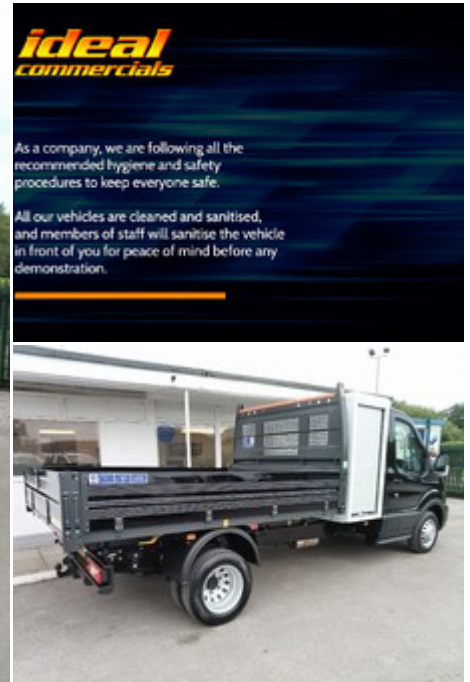

ideal commercials

Warnford Road, West Meon, Petersfield, Hampshire, GU32 1JN

2021 (21) Ford Transit 350 Drw L3 Toolbox
Tipper - 170 ps, Air Con, High Vis, Ice 21, Tow
Axle

£37,990
+ VAT

Technical Data

Year: **2021 (21)**
Mileage: **10 miles**
Wheel Base: **Long**
Euro Status: **6**
Engine Size: **2.0L**
Transmission: **Manual**
Fuel Type: **Diesel**
Colour: **Agate Black**
Tax Rate: **£275 per year**
Seats: **3**

Specification

3.5t Towing Capacity
Double Rear Wheels
Pre Registered
Bluetooth
Electric Mirrors
Adjustable Steering Column
Rain Sensing Wipers
DAB Radio
USB Connectivity
Bluetooth Media Connectivity

Air Conditioning
Tow Bar
Euro 6
Electric Front Windows
Power Folding Mirrors
Power Steering
Automatic Headlights
FM Radio
Steering Wheel Audio Controls
Aux Audio Input

Description

****Choice of Colours Available**** Ideal Commercials presents this 2021 Ford Transit 350 Drw L3 Single Cab Toolbox Tipper finished in Agate Black. This pre registered vehicle is fitted with Ford's 2.0 Tdci 170ps Euro 6 Engine and 6 Speed Gearbox and has covered only 370 Delivery miles and is supplied with Ford Manufacturers Warranty until July 2024. This Transit is loaded with extra's including; Uprated Rear Axle for 3.5t Towing Capacity with a 7000kgs GTW, Air Conditioning, Ice Pack 21 with 8" Touchscreen Media, DAB/FM Radio, Quickclear Heated Windscreen, Electrically Adjustable & Heated Power Folding Wing Mirrors, along with Electric Windows, Reach & Rake Adjustable ...