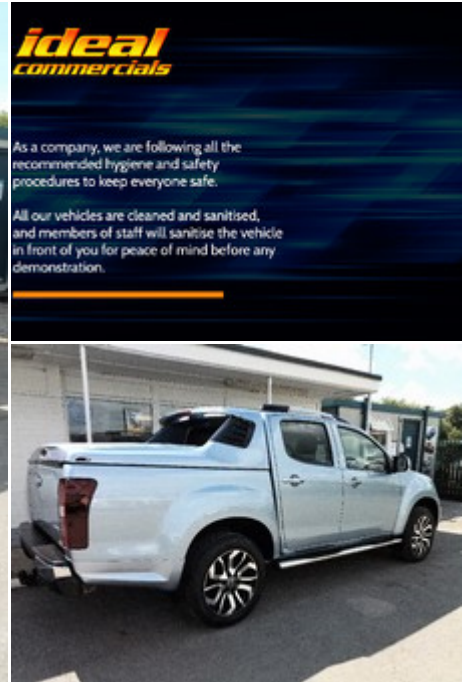

ideal commercials

Warnford Road, West Meon, Petersfield, Hampshire, GU32 1JN

2017 (17) Isuzu D-Max TD Centurion Double Cab
- 1 of 100 -

£28,990
+ VAT

Technical Data

Year: **2017 (17)**
Mileage: **11,185 miles**
Wheel Base: **Standard**
Euro Status: **5**
Engine Size: **2.5L**
Transmission: **Automatic**
Fuel Type: **Diesel**
Colour: **Fjord Blue**
Tax Rate: **£265 per year**
Unladen Weight: **1,975 kg**

Specification

Automatic
Roof Mounted DVD Player
Hardtop Canopy
Air Conditioning
Satellite Navigation
Electric Mirrors
Power Steering
Cruise Control
Rear Parking Sensors
USB Connectivity
3.5t Towing Capacity
Leather Interior
Climate Control
Bluetooth
Electric Front and Rear Windows
Power Folding Mirrors
Adjustable Steering Column
Rear Parking Camera
FM Radio
Steering Wheel Audio Controls

Description

Ideal Commercials present this 2017 Isuzu D-Max Centurion Double Cab Pickup finished in Fjord Blue. This 1 of 100 Special Edition Model is fitted with Isuzu's 2.5 TD 163hp Euro 5 Engine and 5 Speed Automatic Gearbox and has covered only 11185 miles and is supplied with Service History and 3 Months Warranty. Fitted with £11000 worth of extra kit for the Centurion Model, inside you will find a Leather Upholstery Upgrade with Blue Stitching, Alpine In Car Entertainment with 8" Touchscreen, Dropdown Ceiling Mounted Alpine 10.2" DVD Player with Bluetooth Headphones, Rear Parking Camera, Satellite Navigation, Climate Controlled Air Conditioning, Bluetooth Phone and Media Co...