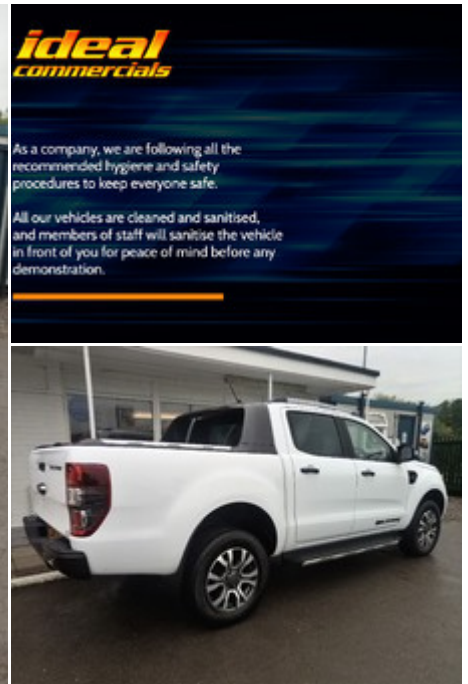

# ideal commercials

Warnford Road, West Meon, Petersfield, Hampshire, GU32 1JN

2019 (69) Ford Ranger Wildtrak Ecoblue 213 ps  
Bi-Turbo Automatic - Roller Shutter

£28,490  
+ VAT

## Technical Data

Year: **2019 (69)**  
Mileage: **12,342 miles**  
Wheel Base: **Standard**  
Euro Status: **6**  
Engine Size: **2.0L**  
Transmission: **Automatic**  
Fuel Type: **Diesel**  
Colour: **Frozen White**  
Tax Rate: **£265 per year**  
Unladen Weight: **2,246 kg**

## Description

Ideal Commercials present this 2019 Ford Ranger Wildtrak 4x4 Double Cab Pickup finished in Frozen White. This one owner vehicle is fitted with Ford's 2.0 Bi-Turbo 213ps Euro 6 Engine and 10 Speed Gearbox and has covered 12342 Miles and is supplied with a Full Service History and Ford Warranty until September 2022. This Wildtrak is supplied with a Roller Shutter Cover, and the optional 230v Power Invertor in the centre console. Inside you will find Leather Upholstery with Heated Front Seats, Satellite Navigation, Rear Parking Camera, Bluetooth Phone and Media Connectivity, Dual Zone Climate Controlled Air Conditioning, Cruise Control, Quickclear Heated Windscreen, DAB/F...