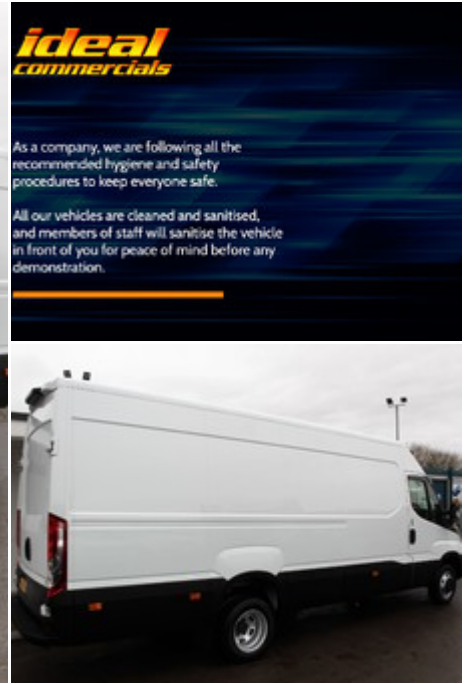

ideal commercials

Warnford Road, West Meon, Petersfield, Hampshire, GU32 1JN

2016 (16) Iveco Daily 50C15V 4100 High Roof
Panel Van

£18,990
+ VAT

Technical Data

Year: **2016 (16)**
Mileage: **106,261 miles**
Wheel Base: **Long**
Euro Status: **5**
Engine Size: **3.0L**
Transmission: **Manual**
Fuel Type: **Diesel**
Colour: **White**
Tax Rate: **£265 per year**
Unladen Weight: **2,676 kg**

Specification

Double Rear Wheels
Free UK Mainland Delivery
3.5t Towing Capacity
Cruise Control
Electric Front Windows
Power Steering
Side Loading Door
Ply Lining
Height Adjustable Seat
Folding Front Seat
Digital Tachograph
Bluetooth
Rear Parking Sensors
3 Months/3000 Mile Drivetrain Warranty
Electric Mirrors
Barn Doors
High Roof
Cloth Interior
Dual Passenger Seat
ABS

Description

Ideal Commercials present this 2016 Iveco Daily 50c15 4100WB High Roof Panel Van finished in White. This one owner vehicle is fitted with Iveco's 3.0 Turbo Diesel 150ps Euro 5 Engine and 6 Speed Gearbox and has covered 106261 miles and is supplied Fully Serviced and with a 3 Month Drivetrain Warranty. This heavy weight Iveco has a Payload Exceeding 2.5t, along with the Combination Rear Wheels for extra stability and 3.5t Towing Capacity. Inside you will find Bluetooth Phone Connectivity, CD Player with FM Radio & USB Connectivity, Digital Tachograph, Electric Windows and Electrically Adjustable Wing Mirrors, Height Adjustable Drivers Seat and Dual Passenger Seat with St...