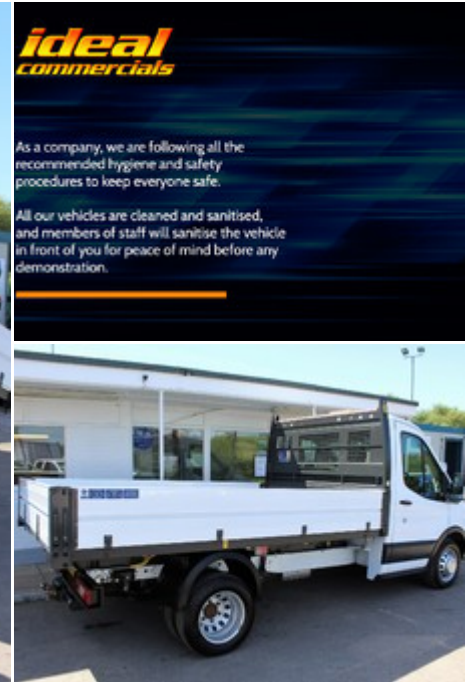

## Technical Data

Year: **2017 (17)**  
Mileage: **33,539 miles**  
Wheel Base: **Medium**  
Euro Status: **6**  
Engine Size: **2.0L**  
Transmission: **Manual**  
Fuel Type: **Diesel**  
Colour: **Frozen White**  
Tax Rate: **£265 per year**  
Seats: **3**

## Description

Ideal Commercials present this 2017 Ford Transit 350 Drw L2 Single Cab Tipper finished in Frozen White. This one owner vehicle is fitted with Ford's 2.0 Tdci 130ps Euro 6 Engine and 6 Speed Gearbox and has covered only 33539 miles and is supplied Fully Serviced and with 3 Months Warranty. Inside you will find Bluetooth Phone and Media Connectivity, Electric Windows, Reach and Rake Adjustable Steering Column, FM Radio with USB/Aux Connectivity, Height Adjustable Drivers Seat with Arm Rest and Dual Passenger Seat with underseat stowage. Externally you will find Dual Rear Wheels for Stability, Towbar with Electrics, and a One Stop Tipping Body with lightweight alloy dropsides....